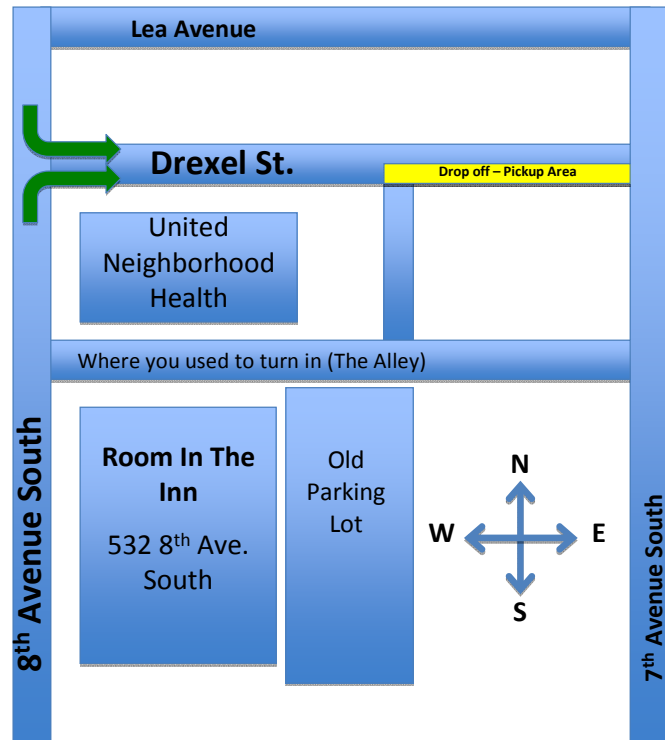

Map for Van Drivers

Please pull your vehicle as far down Drexel St. as possible in order to make room for other vans. Volunteers will bring your blankets and your guests to your vehicle.

Thank you for volunteering at Room In The Inn!